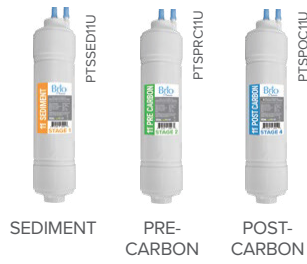

3000 PREMIERE SERIES DEALER ONLY

Available in black, red, or white, the C-3000 Premiere POU Series is offered in classic stand up and compact countertop models. They feature a sophisticated filtration system that contains multiple stages that provide clean purified water, and stainless-steel tanks to maintain water temperature. The C-3000 Premiere Series also has a high-quality LG compressor, large dispense point for easy refills, and a faucet that can withstand 400 lbs of pressure. It is the workhorse model of the Brio line-up.

Sleek & Compact

The C-3000 Series features a curved design, high-gloss finish, and a 17" height that fits under most cabinets.

 347-450-3655
 888-538-2365
 ColdOfficeWater.com

4 FILTERS (11"):

SEDIMENT PRE-CARBON POST-CARBON

Item No. / Color	
Model	POU
Water Temp.	● ●
Flow Rate	C: 0.53 GPM / H: 0.36 GPM
Product Dim. (W x D x H)	10.2" x 18.1" x 44"
Packing Dim. (W x D x H)	12.7" x 20.4" x 46"
Net Weight	48.5 lbs

Item No. / Color	
Model	POU
Water Temp.	● ●
Flow Rate	C: 0.53 GPM / H: 0.18 GPM
Product Dim. (W x D x H)	10.2" x 18.1" x 17"
Packing Dim. (W x D x H)	12.8" x 20.4" x 22.6"
Net Weight	37.4 lbs